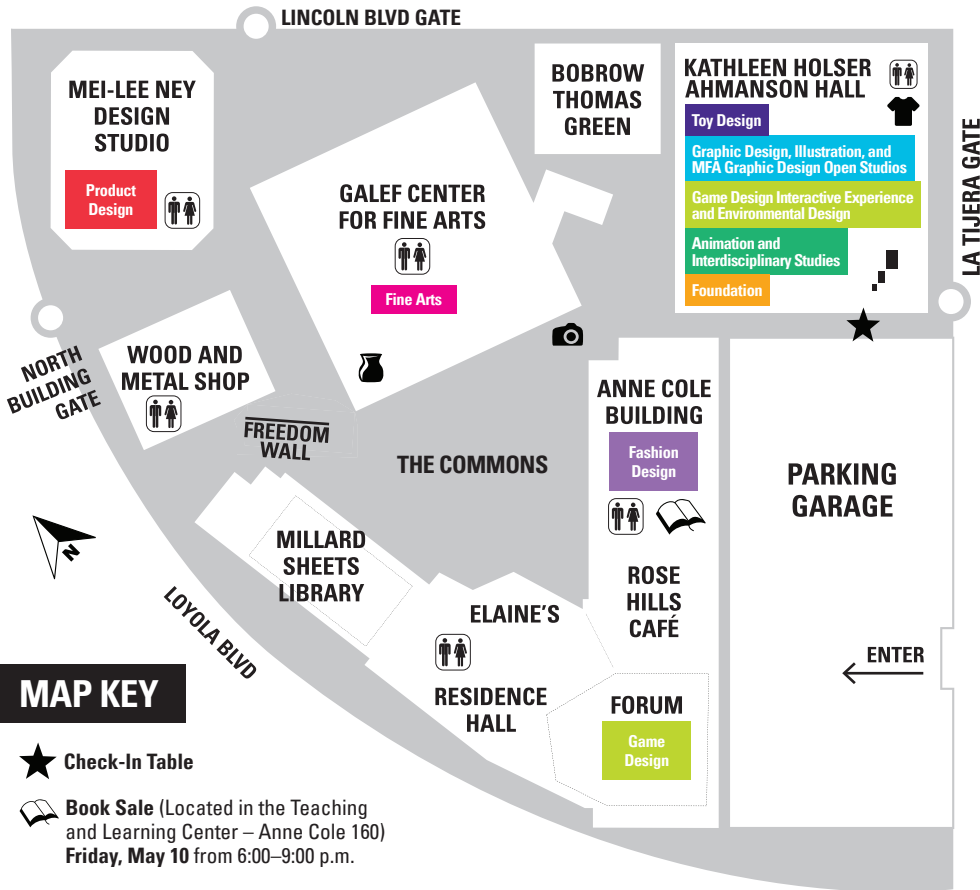

ELAINE & BRAM GOLDSMITH CAMPUS

MAP KEY

- ★ **Check-In Table**
- 📖 **Book Sale** (Located in the Teaching and Learning Center – Anne Cole 160)
Friday, May 10 from 6:00–9:00 p.m.
- 🏺 **Ceramics Sale** (Located in 1st floor of Galef)
Friday, May 10 from 5:00–9:00 p.m.
Saturday, May 11 from Noon–6:00 p.m.
- ♿ **Gender Inclusive Restroom**
- 🏠 **Otis Design Lab**
Friday, May 10 from 4:00–6:00 p.m.
- 👕 **Otis College Campus Store**
- 📷 **Photo Op**

KATHLEEN HOLSER AHMANSON HALL

TOY DESIGN
7TH FLOOR

**GRAPHIC DESIGN, ILLUSTRATION, AND
MFA GRAPHIC DESIGN OPEN STUDIOS**
6TH FLOOR

**GAME DESIGN INTERACTIVE EXPERIENCE
AND ENVIRONMENTAL DESIGN**
5TH FLOOR

**ANIMATION AND
INTERDISCIPLINARY STUDIES**
3RD FLOOR

FOUNDATION
2ND FLOOR

ANNE COLE BUILDING

FASHION DESIGN
4TH FLOOR

GALEF CENTER FOR FINE ARTS

FINE ARTS
1ST AND 2ND FLOORS

MEI-LEE NEY DESIGN STUDIO

PRODUCT DESIGN
1ST FLOOR