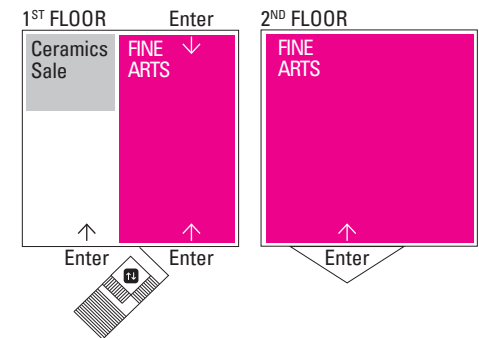

**ANIMATION AND
INTERDISCIPLINARY STUDIES**
3RD FLOOR

FOUNDATION
2ND FLOOR

ANNE COLE BUILDING

FASHION DESIGN
4TH FLOOR

GALEF CENTER FOR FINE ARTS

FINE ARTS
1ST AND 2ND FLOORS

MEI-LEE NEY DESIGN STUDIO

PRODUCT DESIGN
1ST FLOOR